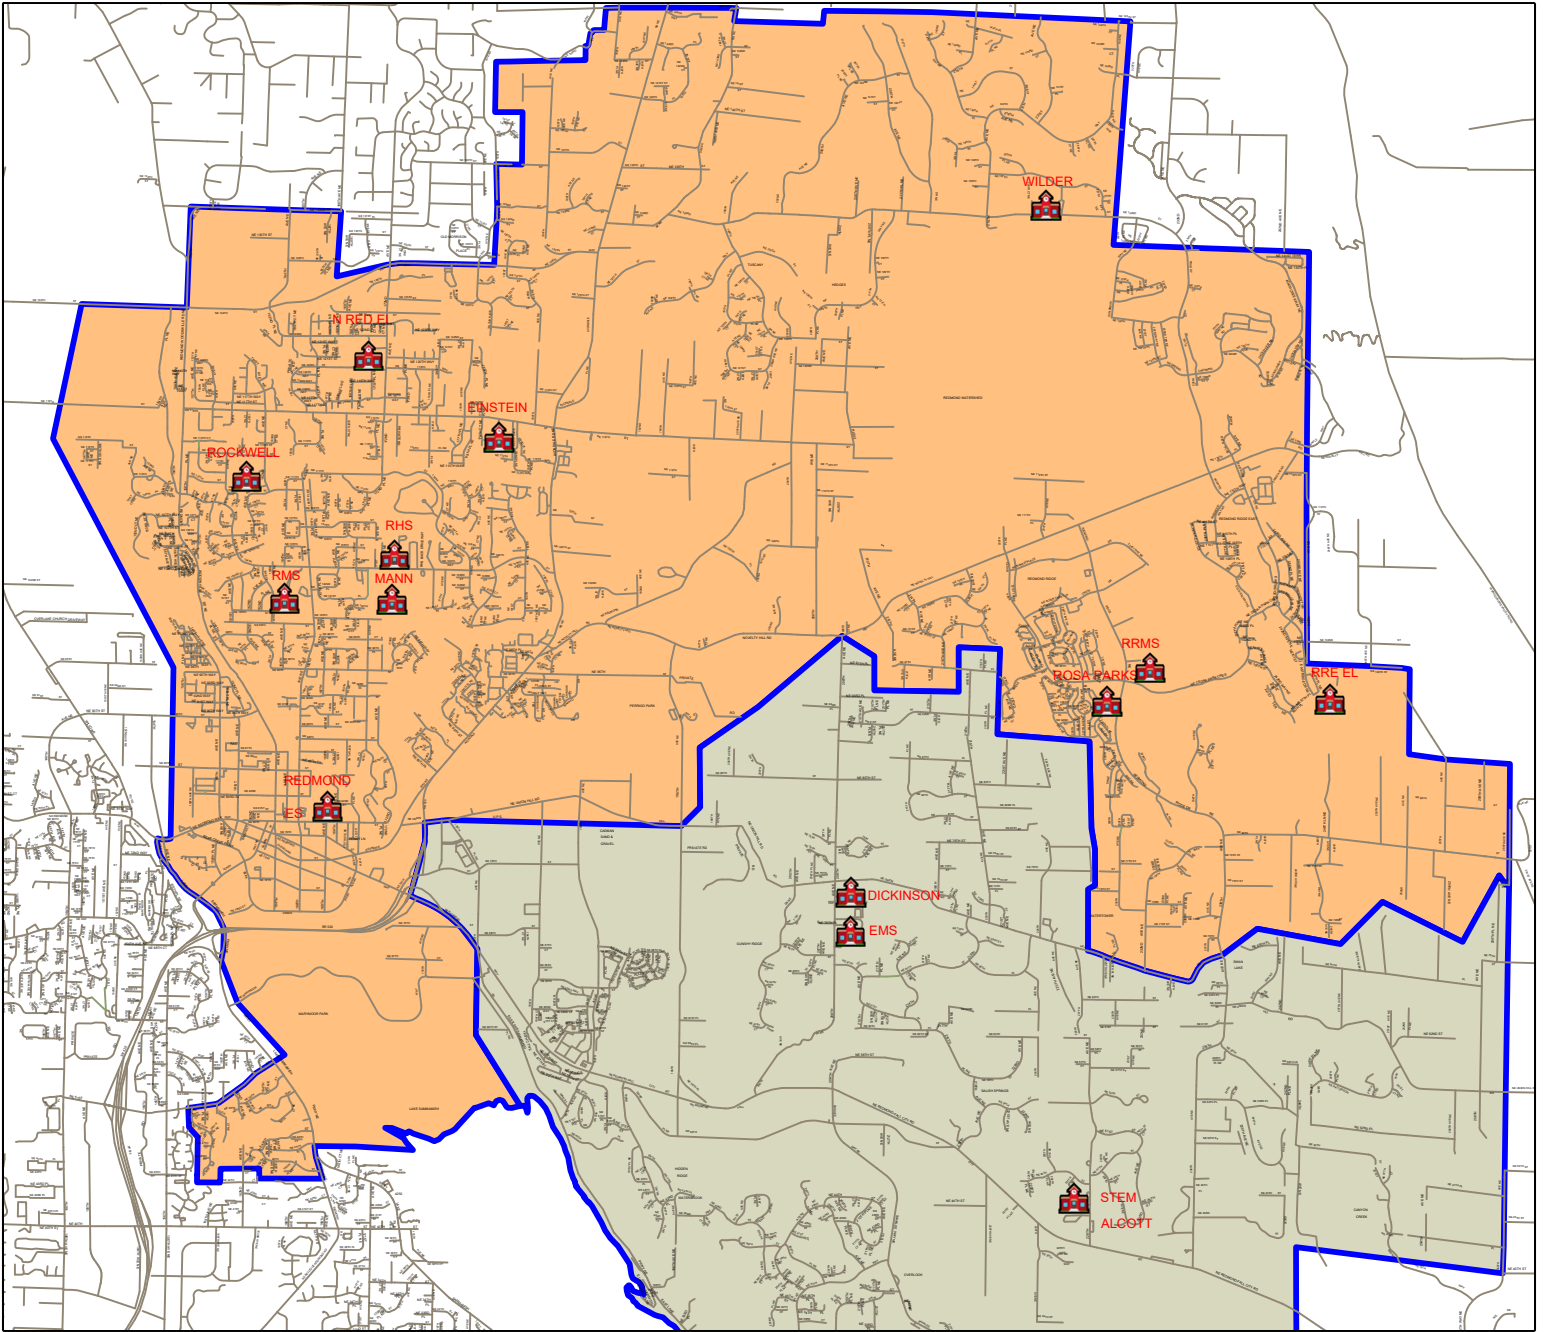

Lake Washington School District District Map

High School Scenario A